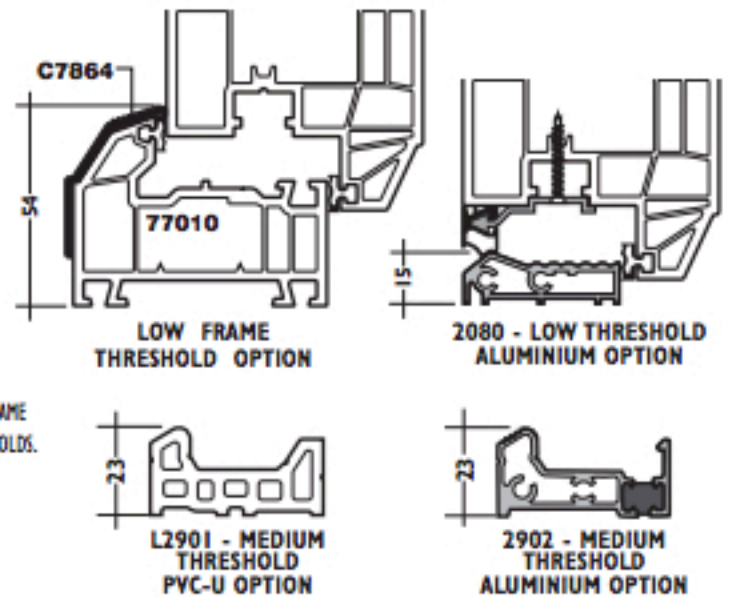

Fully Bevelled 70mm Double Door (Open-Out) Internal Glazing

CATEGORY	DESCRIPTION	STYLE
PRODUCT	ASSEMBLIES	RESIDENTIAL DOOR

Fully Bevelled 70mm

- Double Door - Open Out
- Fully Bevelled
- 28mm Double Glazing
- Internally Glazed Bevelled Feature Bead
- Bubblem seals

SECTION B-B

MIDRAIL SECTION C-C

THRESHOLD OPTIONS*

***Note:** LOW THRESHOLDS - THESE WILL NOT PROVIDE THE SAME WEATHERING PERFORMANCE AS FULL FRAME THRESHOLDS.