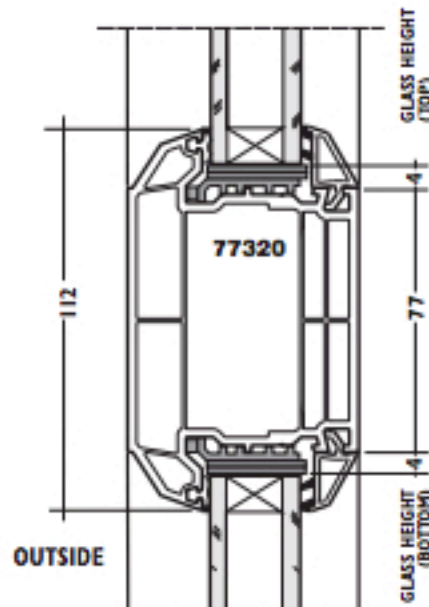

Fully Bevelled 70mm Double Door (Open-Out) Internal Glazing

CATEGORY	DESCRIPTION	STYLE
PRODUCT	ASSEMBLIES	RESIDENTIAL DOOR

Fully Bevelled 70mm

- Double Door - Open Out
- Fully Bevelled
- 28mm Double Glazing
- Internally Glazed Bevelled Feature Bead
- Bubblem seals

SECTION B-B

MIDRAIL SECTION C-C

THRESHOLD OPTIONS*

***Note:** LOW THRESHOLDS - THESE WILL NOT PROVIDE THE SAME WEATHERING PERFORMANCE AS FULL FRAME THRESHOLDS.