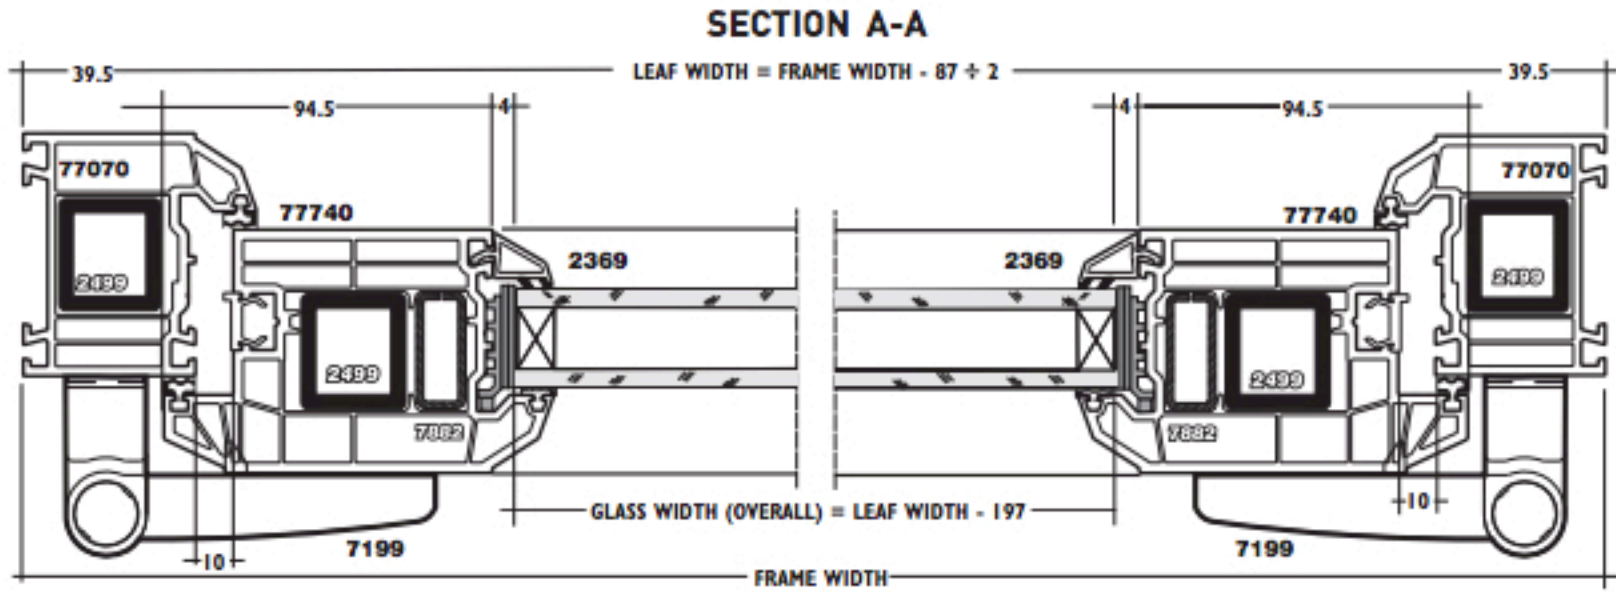

Fully Bevelled 70mm Double Door (Open-Out) Internal Glazing

CATEGORY	DESCRIPTION	STYLE
PRODUCT	ASSEMBLIES	RESIDENTIAL DOOR

Fully Bevelled 70mm

- Double Door - Open Out
- Fully Bevelled
- 28mm Double Glazing
- Internally Glazed Bevelled Feature Bead
- Bubblem seals

SECTION B-B

MIDRAIL SECTION C-C

THRESHOLD OPTIONS*

***Note:** LOW THRESHOLDS - THESE WILL NOT PROVIDE THE SAME WEATHERING PERFORMANCE AS FULL FRAME THRESHOLDS.