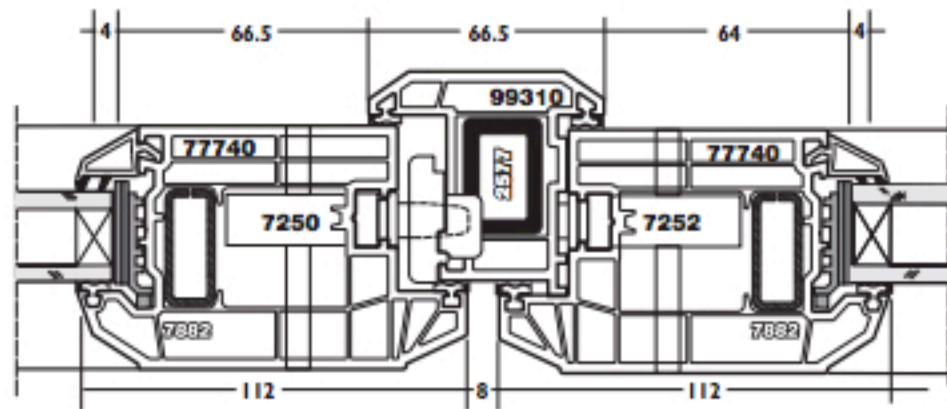

Fully Bevelled 70mm Double Door (Open-Out) Internal Glazing

CATEGORY	DESCRIPTION	STYLE
PRODUCT	ASSEMBLIES	RESIDENTIAL DOOR

Fully Bevelled 70mm

- Double Door - Open Out
- Fully Bevelled
- 28mm Double Glazing
- Internally Glazed Bevelled Feature Bead
- Bubblem seals

SECTION B-B

MIDRAIL SECTION C-C

THRESHOLD OPTIONS*

***Note:** LOW THRESHOLDS - THESE WILL NOT PROVIDE THE SAME WEATHERING PERFORMANCE AS FULL FRAME THRESHOLDS.