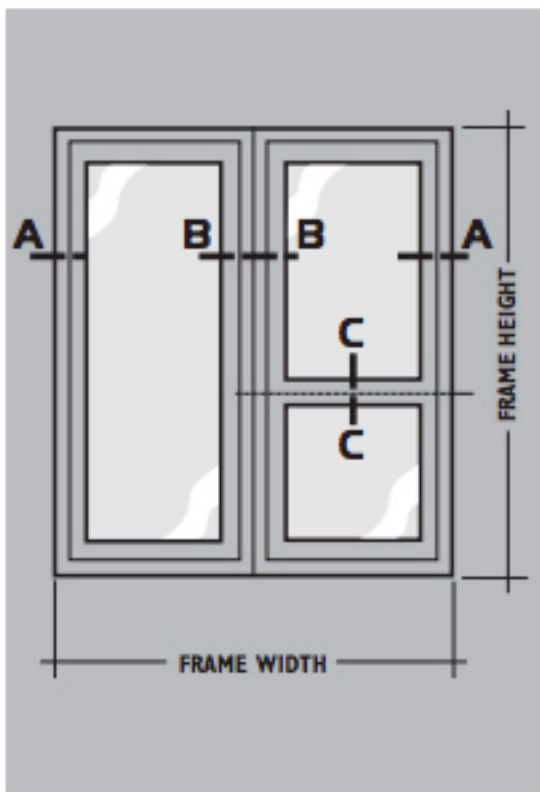

Fully Bevelled 70mm Double Door (Open-Out) Internal Glazing

CATEGORY	DESCRIPTION	STYLE
PRODUCT	ASSEMBLIES	RESIDENTIAL DOOR

Fully Bevelled 70mm

- Double Door - Open Out
- Fully Bevelled
- 28mm Double Glazing
- Internally Glazed Bevelled Feature Bead
- Bubblem seals

SECTION B-B

MIDRAIL SECTION C-C

THRESHOLD OPTIONS*

***Note:** LOW THRESHOLDS - THESE WILL NOT PROVIDE THE SAME WEATHERING PERFORMANCE AS FULL FRAME THRESHOLDS.