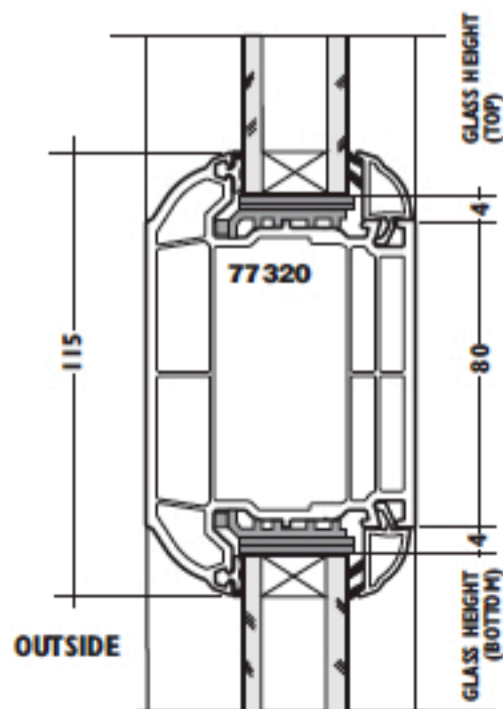

Fully Sculptured 70mm Double Door (Open-Out) Internal Glazing

CATEGORY	DESCRIPTION	STYLE
PRODUCT	ASSEMBLIES	RESIDENTIAL DOOR

Fully Sculptured 70mm

- Double Door - Open Out
- Fully Sculptured
- 28mm Double Glazing
- Internally Glazed Sculptured Feature Bead
- Bubblex Seals

SECTION B-B

MIDRAIL SECTION C-C

THRESHOLD OPTIONS*

***Note:** LOW THRESHOLDS - THESE WILL NOT PROVIDE THE SAME WEATHERING PERFORMANCE AS FULL FRAME THRESHOLDS.