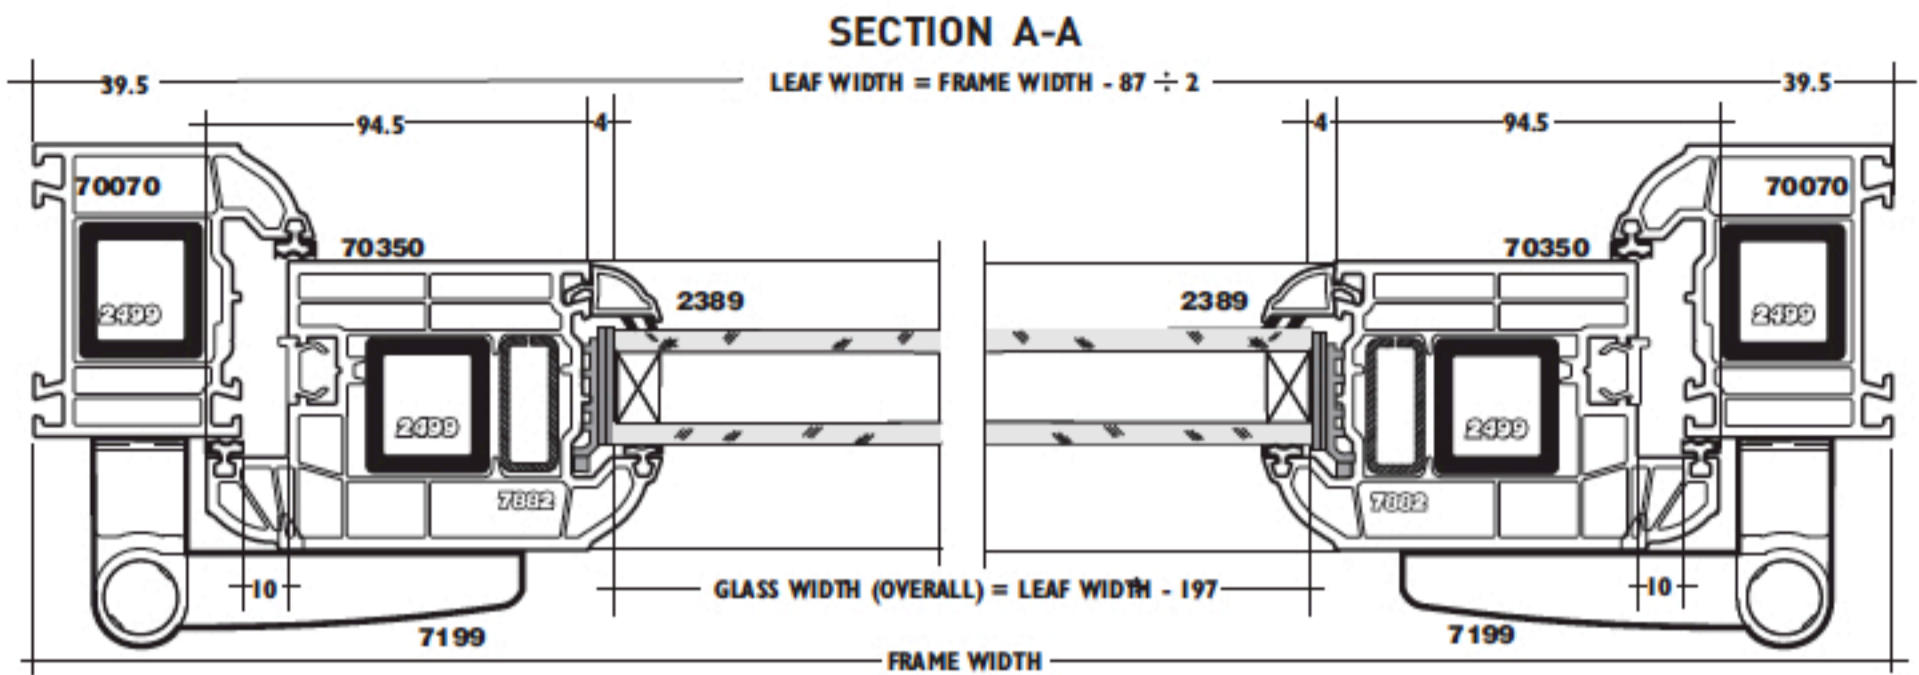

Fully Sculptured 70mm Double Door (Open-Out) Internal Glazing

CATEGORY	DESCRIPTION	STYLE
PRODUCT	ASSEMBLIES	RESIDENTIAL DOOR

Fully Sculptured 70mm

- Double Door - Open Out
- Fully Sculptured
- 28mm Double Glazing
- Internally Glazed Sculptured Feature Bead
- Bubblex Seals

SECTION B-B

MIDRAIL SECTION C-C

THRESHOLD OPTIONS*

***Note:** LOW THRESHOLDS - THESE WILL NOT PROVIDE THE SAME WEATHERING PERFORMANCE AS FULL FRAME THRESHOLDS.