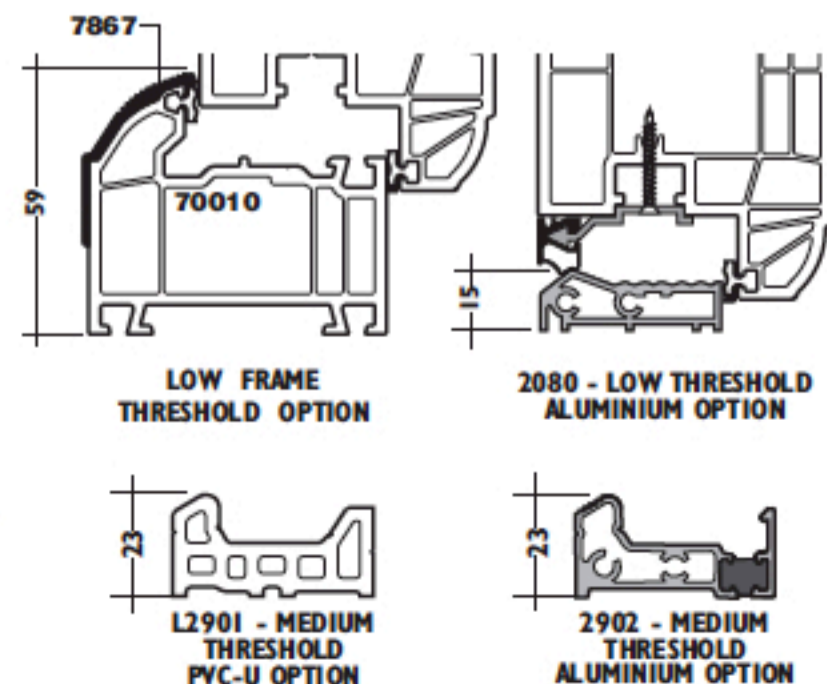

Fully Sculptured 70mm Double Door (Open-Out) Internal Glazing

CATEGORY	DESCRIPTION	STYLE
PRODUCT	ASSEMBLIES	RESIDENTIAL DOOR

Fully Sculptured 70mm

- Double Door - Open Out
- Fully Sculptured
- 28mm Double Glazing
- Internally Glazed Sculptured Feature Bead
- Bubblex Seals

SECTION B-B

MIDRAIL SECTION C-C

THRESHOLD OPTIONS*

***Note:** LOW THRESHOLDS - THESE WILL NOT PROVIDE THE SAME WEATHERING PERFORMANCE AS FULL FRAME THRESHOLDS.