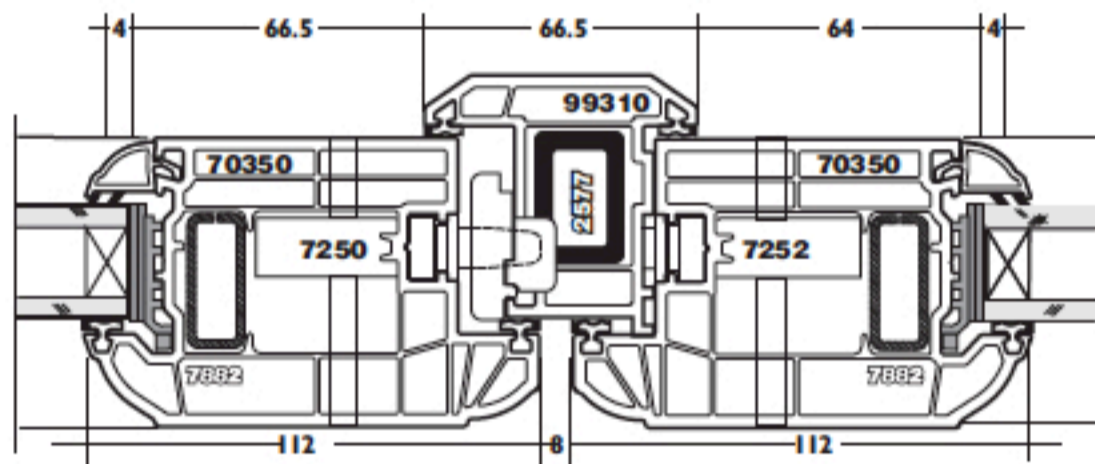

Fully Sculptured 70mm Double Door (Open-Out) Internal Glazing

CATEGORY	DESCRIPTION	STYLE
PRODUCT	ASSEMBLIES	RESIDENTIAL DOOR

Fully Sculptured 70mm

- Double Door - Open Out
- Fully Sculptured
- 28mm Double Glazing
- Internally Glazed Sculptured Feature Bead
- Bubblex Seals

SECTION B-B

MIDRAIL SECTION C-C

THRESHOLD OPTIONS*

***Note:** LOW THRESHOLDS - THESE WILL NOT PROVIDE THE SAME WEATHERING PERFORMANCE AS FULL FRAME THRESHOLDS.