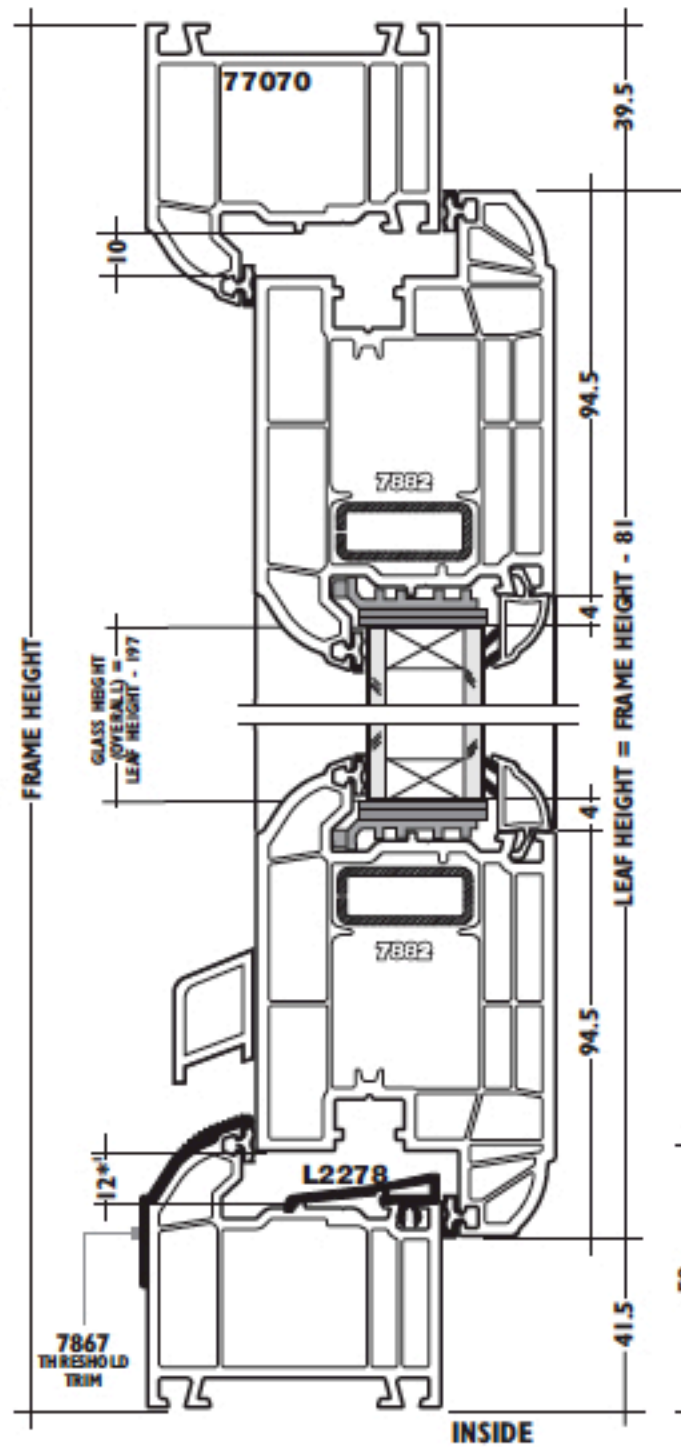

SECTION B-B