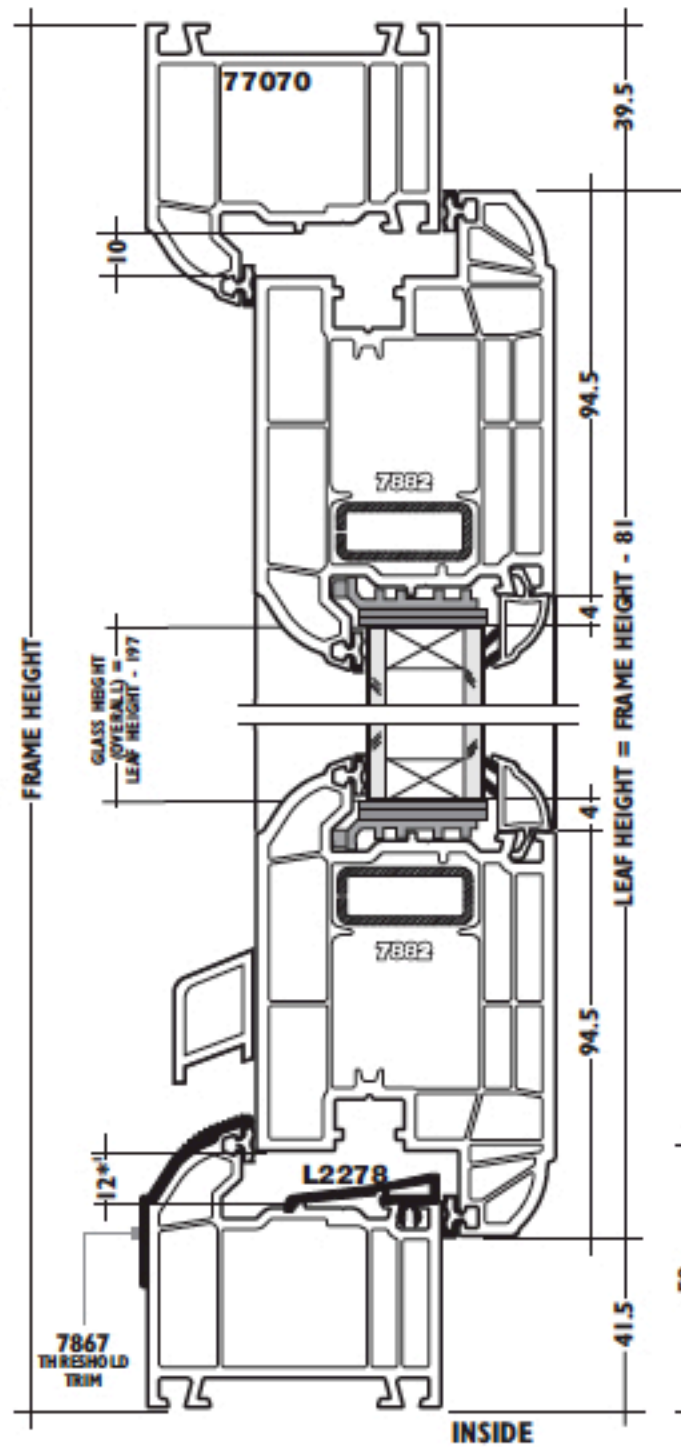

Fully Sculptured 70mm Single Door (Open-In) Internal Glazing

CATEGORY	DESCRIPTION	STYLE
PRODUCT	ASSEMBLIES	RESIDENTIAL DOOR

SECTION A-A

Fully Sculptured 70mm

- Single Door - Open In
- Fully Sculptured
- 28mm Double Glazing
- Internally Glazed Sculptured Feature Bead
- Bubblex Seals

SECTION B-B

MIDRAIL SECTION C-C

THRESHOLD OPTIONS*2

- *Note: Denotes midrail centreline recommended dimension (unless otherwise required).
- *Note: Leaf/frame spacing - maintain 12mm on lockside and at oil.
- *Note: LOW THRESHOLDS - THESE WILL NOT PROVIDE THE SAME WEATHERING PERFORMANCE AS FULL FRAME THRESHOLDS.