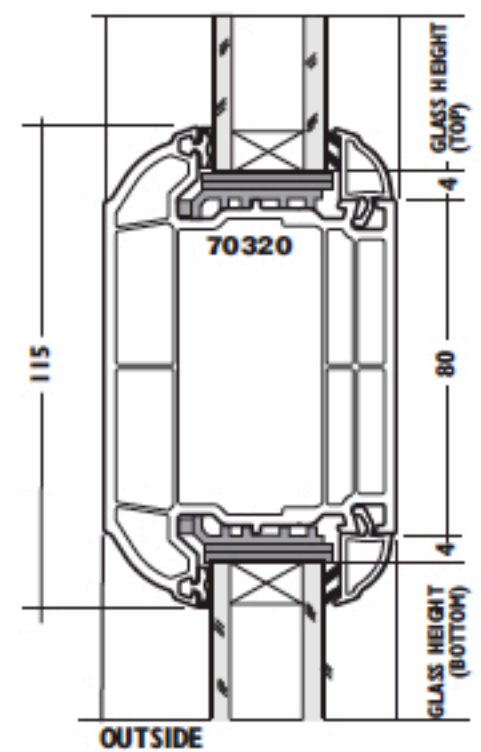

# Fully Sculptured 70mm Single Door (Open-In) Internal Glazing

CATEGORY	DESCRIPTION	STYLE
PRODUCT	ASSEMBLIES	RESIDENTIAL DOOR

## Fully Sculptured 70mm

- Single Door - Open In
- Fully Sculptured
- 28mm Double Glazing
- Internally Glazed Sculptured Feature Bead
- Bubblex Seals

## SECTION B-B

## THRESHOLD OPTIONS\*<sup>2</sup>

- \*Note: Denotes midrail centreline recommended dimension (unless otherwise required).
- \*Note: Leaf/frame spacing - maintain 12mm on lockside and at oil.
- \*Note: LOW THRESHOLDS - THESE WILL NOT PROVIDE THE SAME WEATHERING PERFORMANCE AS FULL FRAME THRESHOLDS.