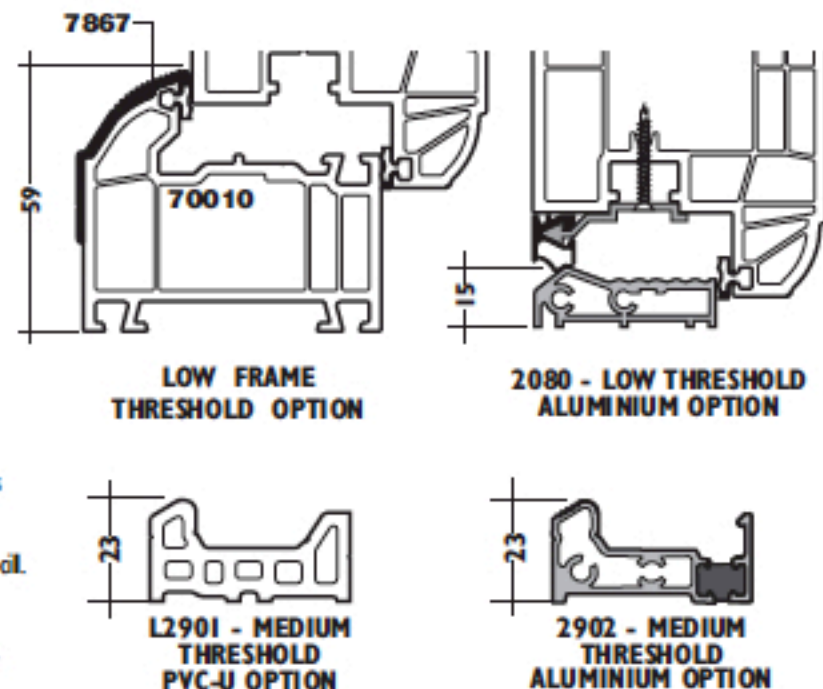

Fully Sculptured 70mm Single Door (Open-In) Internal Glazing

CATEGORY	DESCRIPTION	STYLE
PRODUCT	ASSEMBLIES	RESIDENTIAL DOOR

SECTION A-A

Fully Sculptured 70mm

- Single Door - Open In
- Fully Sculptured
- 28mm Double Glazing
- Internally Glazed Sculptured Feature Bead
- Bubblex Seals

SECTION B-B

MIDRAIL SECTION C-C

THRESHOLD OPTIONS*2

- *Note: Denotes midrail centreline recommended dimension (unless otherwise required).
- *Note: Leaf/frame spacing - maintain 12mm on lockside and at oil.
- *Note: LOW THRESHOLDS - THESE WILL NOT PROVIDE THE SAME WEATHERING PERFORMANCE AS FULL FRAME THRESHOLDS.