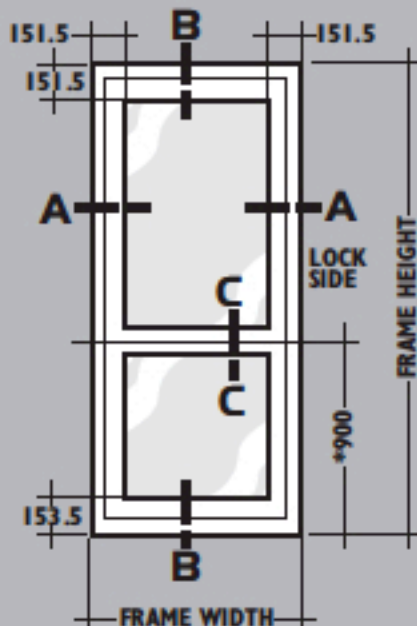

# Fully Sculptured 70mm Single Door (Open-In) Internal Glazing

CATEGORY	DESCRIPTION	STYLE
PRODUCT	ASSEMBLIES	RESIDENTIAL DOOR

## SECTION A-A

## Fully Sculptured 70mm

- Single Door - Open In
- Fully Sculptured
- 28mm Double Glazing
- Internally Glazed Sculptured Feature Bead
- Bubblex Seals

## THRESHOLD OPTIONS\*<sup>2</sup>

- \*Note: Denotes midrail centreline recommended dimension (unless otherwise required).
- \*Note: Leaf/frame spacing - maintain 12mm on lockside and at oil.
- \*Note: LOW THRESHOLDS - THESE WILL NOT PROVIDE THE SAME WEATHERING PERFORMANCE AS FULL FRAME THRESHOLDS.