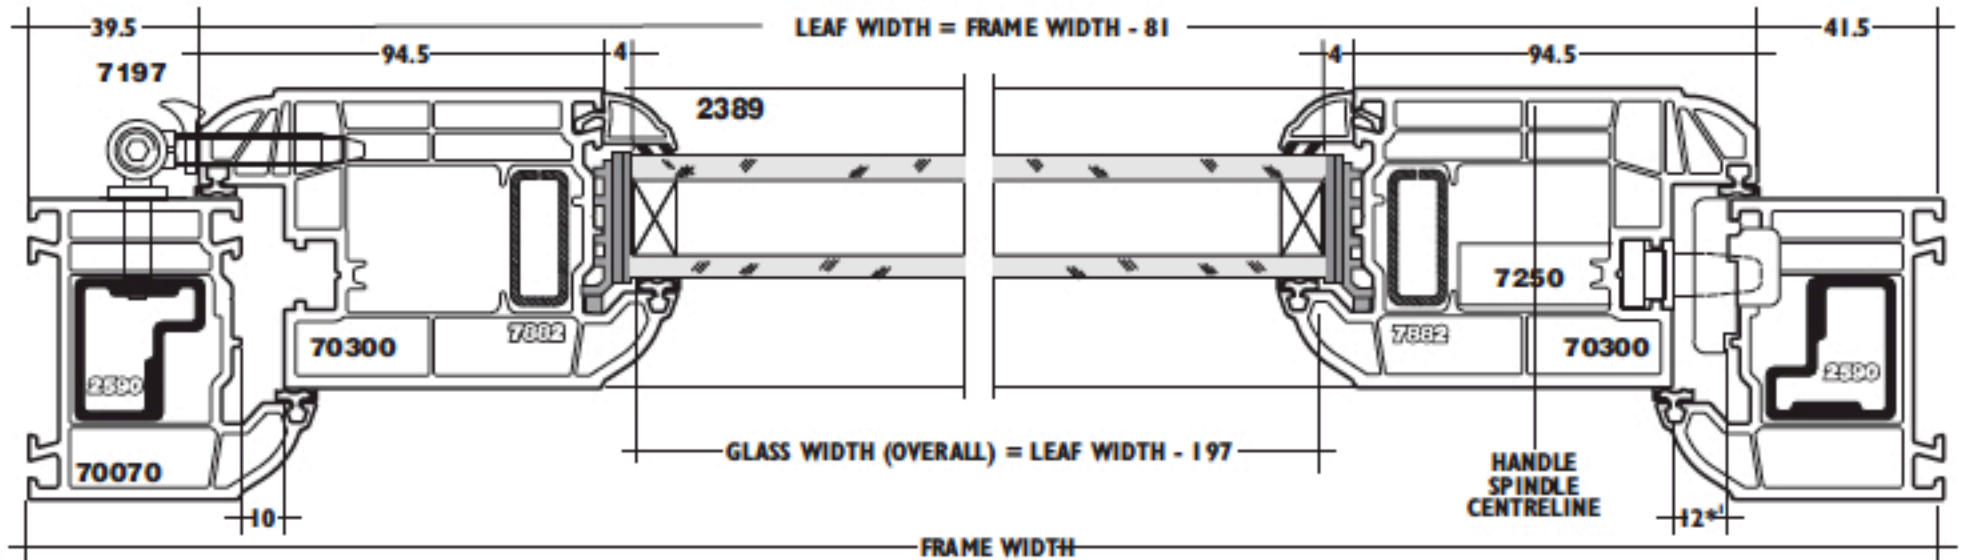

Fully Sculptured 70mm Single Door (Open-In) Internal Glazing

CATEGORY	DESCRIPTION	STYLE
PRODUCT	ASSEMBLIES	RESIDENTIAL DOOR

SECTION A-A

Fully Sculptured 70mm

- Single Door - Open In
- Fully Sculptured
- 28mm Double Glazing
- Internally Glazed Sculptured Feature Bead
- Bubblex Seals

SECTION B-B

MIDRAIL SECTION C-C

THRESHOLD OPTIONS*2

- *Note: Denotes midrail centreline recommended dimension (unless otherwise required).
- *Note: Leaf/frame spacing - maintain 12mm on lockside and at oil.
- *Note: LOW THRESHOLDS - THESE WILL NOT PROVIDE THE SAME WEATHERING PERFORMANCE AS FULL FRAME THRESHOLDS.