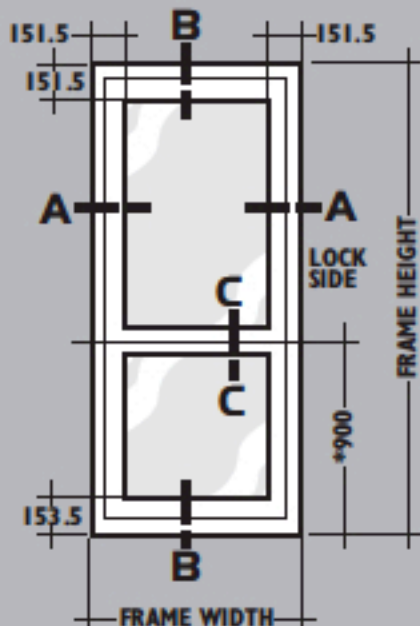

Fully Sculptured 70mm Single Door (Open-In) Internal Glazing

CATEGORY	DESCRIPTION	STYLE
PRODUCT	ASSEMBLIES	RESIDENTIAL DOOR

SECTION A-A

Fully Sculptured 70mm

- Single Door - Open In
- Fully Sculptured
- 28mm Double Glazing
- Internally Glazed Sculptured Feature Bead
- Bubblex Seals

SECTION B-B

MIDRAIL SECTION C-C

THRESHOLD OPTIONS*2

- *Note: Denotes midrail centreline recommended dimension (unless otherwise required).
- *Note: Leaf/frame spacing - maintain 12mm on lockside and at oil.
- *Note: LOW THRESHOLDS - THESE WILL NOT PROVIDE THE SAME WEATHERING PERFORMANCE AS FULL FRAME THRESHOLDS.