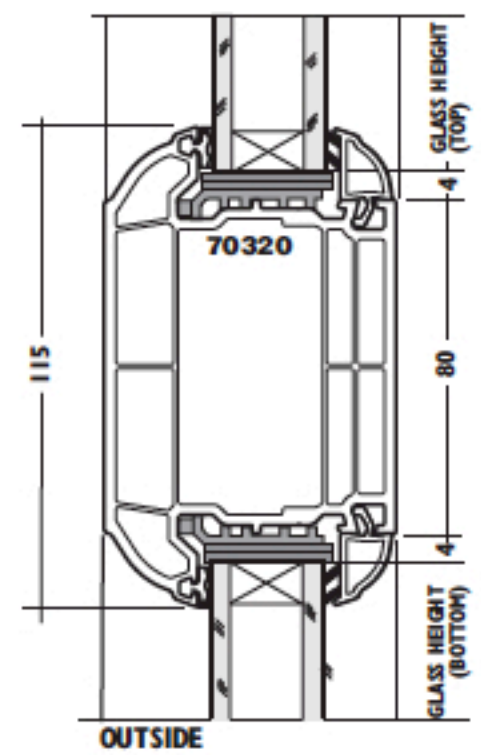

Fully Sculptured 70mm Single Door (Open-In) Internal Glazing

CATEGORY	DESCRIPTION	STYLE
PRODUCT	ASSEMBLIES	RESIDENTIAL DOOR

SECTION A-A

Fully Sculptured 70mm

- Single Door - Open In
- Fully Sculptured
- 28mm Double Glazing
- Internally Glazed Sculptured Feature Bead
- Bubblex Seals

SECTION B-B

MIDRAIL SECTION C-C

THRESHOLD OPTIONS*2

- *Note: Denotes midrail centreline recommended dimension (unless otherwise required).
- *Note: Leaf/frame spacing - maintain 12mm on lockside and at oil.
- *Note: LOW THRESHOLDS - THESE WILL NOT PROVIDE THE SAME WEATHERING PERFORMANCE AS FULL FRAME THRESHOLDS.