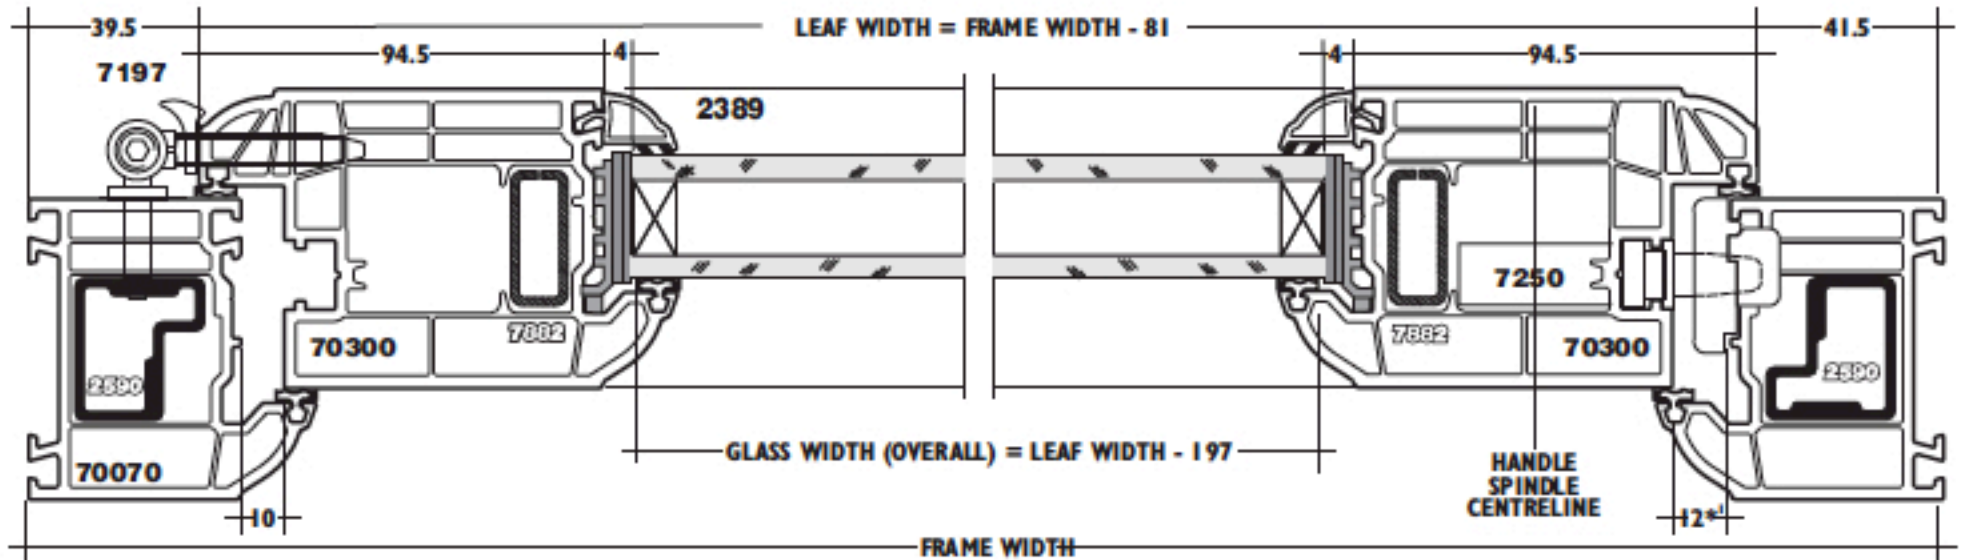

# Fully Sculptured 70mm Single Door (Open-In) Internal Glazing

CATEGORY	DESCRIPTION	STYLE
PRODUCT	ASSEMBLIES	RESIDENTIAL DOOR

## SECTION A-A

## Fully Sculptured 70mm

- Single Door - Open In
- Fully Sculptured
- 28mm Double Glazing
- Internally Glazed Sculptured Feature Bead
- Bubblex Seals

## THRESHOLD OPTIONS\*<sup>2</sup>

- \*Note: Denotes midrail centreline recommended dimension (unless otherwise required).
- \*Note: Leaf/frame spacing - maintain 12mm on lockside and at oil.
- \*Note: LOW THRESHOLDS - THESE WILL NOT PROVIDE THE SAME WEATHERING PERFORMANCE AS FULL FRAME THRESHOLDS.