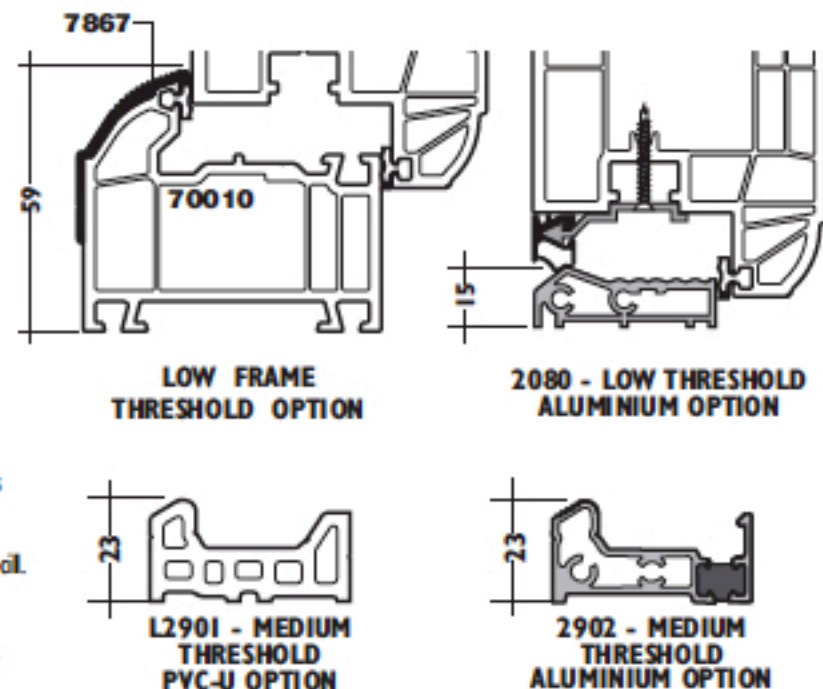

## Fully Sculptured 70mm

- Single Door - Open In
- Fully Sculptured
- 28mm Double Glazing
- Internally Glazed Sculptured Feature Bead
- Bubblex Seals

## SECTION B-B

## THRESHOLD OPTIONS\*<sup>2</sup>

- \*Note: Denotes midrail centreline recommended dimension (unless otherwise required).
- \*Note: Leaf/frame spacing - maintain 12mm on lockside and at oil.
- \*Note: LOW THRESHOLDS - THESE WILL NOT PROVIDE THE SAME WEATHERING PERFORMANCE AS FULL FRAME THRESHOLDS.