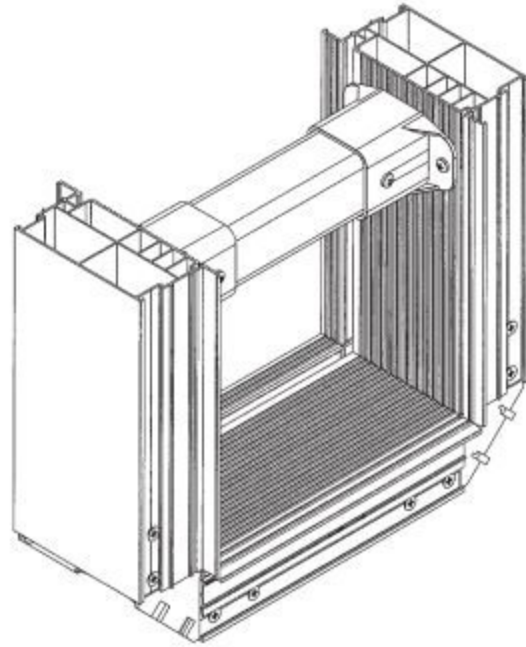

jamb detail when used with vented head

NB175

NB176

flush reveal