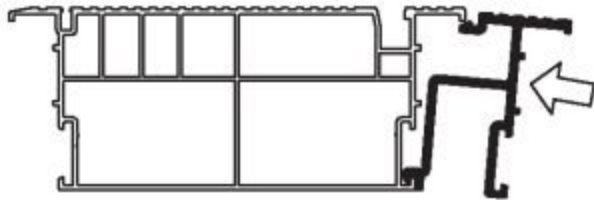

jamb detail when used with vented head

NB175

NB176

flush reveal