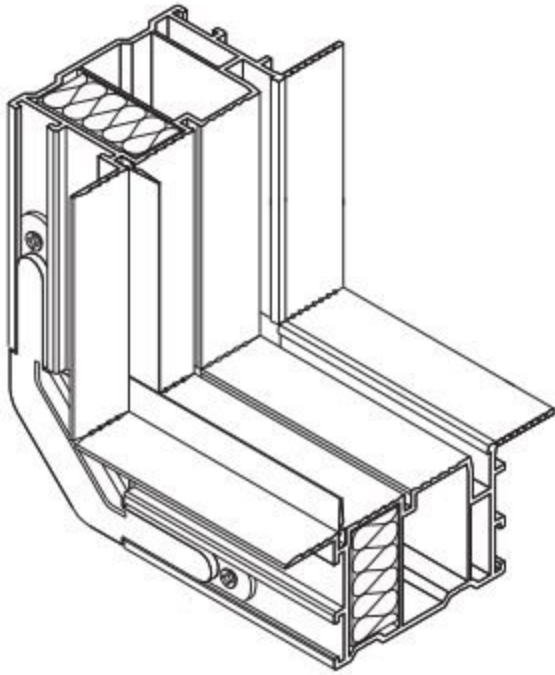

jamb detail when used with vented head

NB175

NB176

flush reveal